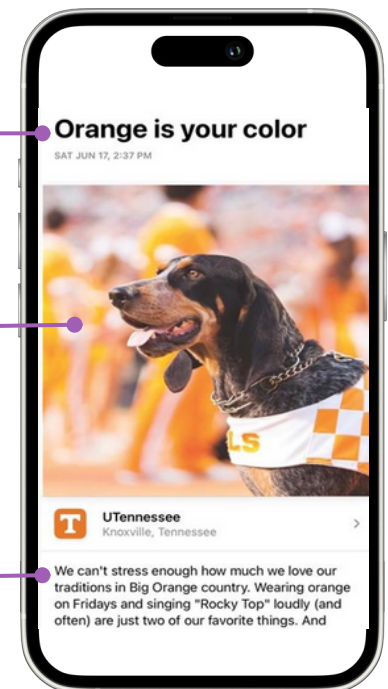

Search

Build Impactful Messages

Ready to take your outreach with students to new heights? Log into Connections and begin crafting messages that will reach students using BigFuture School App.

You can send up to 12 messages in each Communication Plan, and building them is easy! Draft messages right in Connections using the Message Builder component.

Four Steps to Craft your Message

1. 1 Add a Custom Headline
2. 2 Insert a Photo from your photo library
3. 3 Write Your Message
4. 4 Consider a Call to Action (optional)

CTAs can direct to:

- Your BigFuture School profile
- Institutionally-hosted custom-built RFI form

Ready to get started? Log in to your Search account and Launch Connections. From there navigate to Communications Plans and click Build Messages in any plan.

HEADLINE

Maximum 50 characters

OPTIMAL PHOTO SIZE

2048 x 2048px

BODY CONTENT

Maximum 3,000 characters

Visit cb.org/connectwithstudents to learn more.