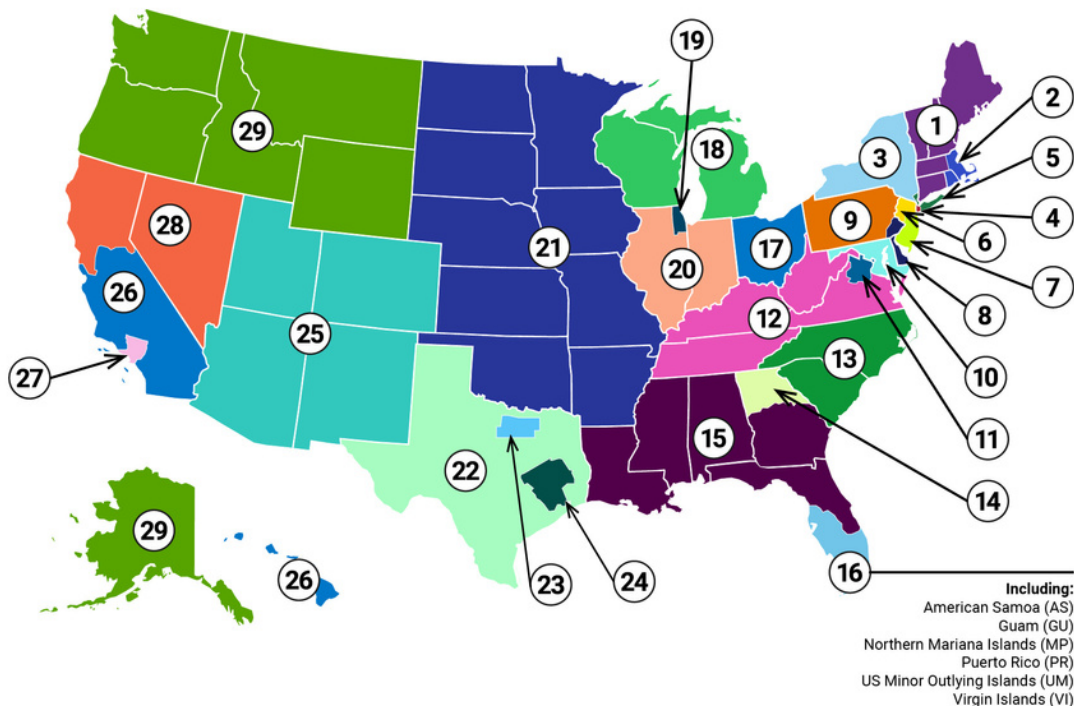

Detailed Connections Geography Maps

Reach more students where they are

Supercharge your recruitment efforts in Connections using these detailed maps. Built by and for recruitment and enrollment leaders, these maps build upon the existing College Board Geomarket structures to divide the US and surrounding territories into 29 Connections geographies. Use these maps to build audiences and connect with the right students.

- 1 - ME, NH, VT, CT, and MA (excluding Boston)
- 2 - RI and Greater Boston
- 3 ***Note: New York geographies will not be available in the 23-24 plan year**
- 4 ***Note: New York geographies will not be available in the 23-24 plan year**
- 5 ***Note: New York geographies will not be available in the 23-24 plan year**
- 6 - NJ (North)
- 7 - NJ (South)
- 8 - DE and Greater Philadelphia
- 9 - PA (excluding Philadelphia)
- 10 - MD
- 11 - DC and Northern VA
- 12 - KY, TN, WV, and VA (excluding Northern VA)
- 13 - NC and SC
- 14 - Northern GA
- 15 - LA, MS, AL, GA (South), FL (North)

- 16 - FL (South), AS, GU, MP, PR, UM, VI
- 17 - OH
- 18 - MI and WI
- 19 - Greater Chicago
- 20 - IL and IN (excluding Chicago)
- 21 - ND, SD, MN, IA, NE, KS, MO, AR, and OK
- 22 - TX (excluding Dallas-Ft. Worth and Houston)
- 23 - Greater Dallas-Ft. Worth
- 24 - Greater Houston
- 25 - AZ, NM, CO, UT
- 26 - HI and Southern CA (excluding Los Angeles)
- 27 - Greater Los Angeles
- 28 - NV and Northern CA
- 29 - WA, OR, ID, MT, WY, and AK

15 LA, MS, AL, GA (South) and FL (North)

Louisiana

Baton Rouge	LA03
New Orleans	LA02
Shreveport	LA01

Mississippi

Jackson	MS01
Northern Mississippi	MS02

Georgia (South)

Southeast Georgia <i>Savannah</i>	GA06
Southwest Georgia <i>Columbus</i>	GA07