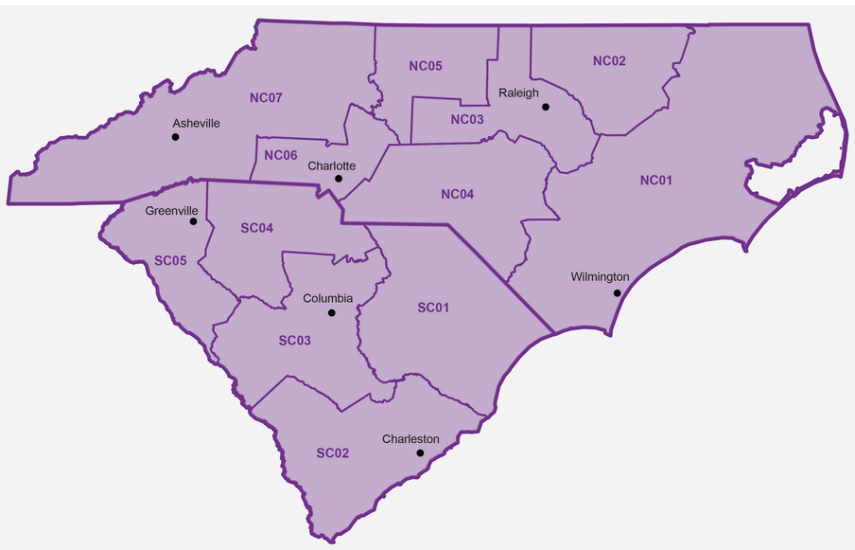

Major Metropolitan Area

Greater Alexandria	1 & 2
--------------------	-------

12 KY, TN, WV and VA (excluding Northern VA)

Kentucky

Lexington and Fayette	KY01
Louisville and Western Kentucky	KY02

Tennessee

Chattanooga	TN01
Knoxville	TN02
Memphis	TN03
Nashville and Davidson	TN04

West Virginia

Charleston and Huntington	WV01
Northern West Virginia	WV02

Virginia (excluding Northern VA)

Northern Neck	VA04
Central Virginia	VA05
Richmond	VA06
Southside Virginia	VA07
Tidewater <i>Norfolk, Virginia Beach</i>	VA08
Shenandoah <i>Roanoke</i>	VA09
Southwest Virginia	VA10

13 NC and SC

North Carolina

Coastal Plains NC01
Wilmington

East Central NC02
 Research Triangle NC03
Raleigh
 Sand Hills NC04
 North Piedmont NC05
 South Piedmont NC06
Charlotte
 Western North Carolina NC07
Asheville

15 LA, MS, AL, GA (South) and FL (North)

Louisiana

Baton Rouge	LA03
New Orleans	LA02
Shreveport	LA01

Mississippi

Jackson	MS01
Northern Mississippi	MS02

Georgia (South)

Southeast Georgia <i>Savannah</i>	GA06
Southwest Georgia <i>Columbus</i>	GA07